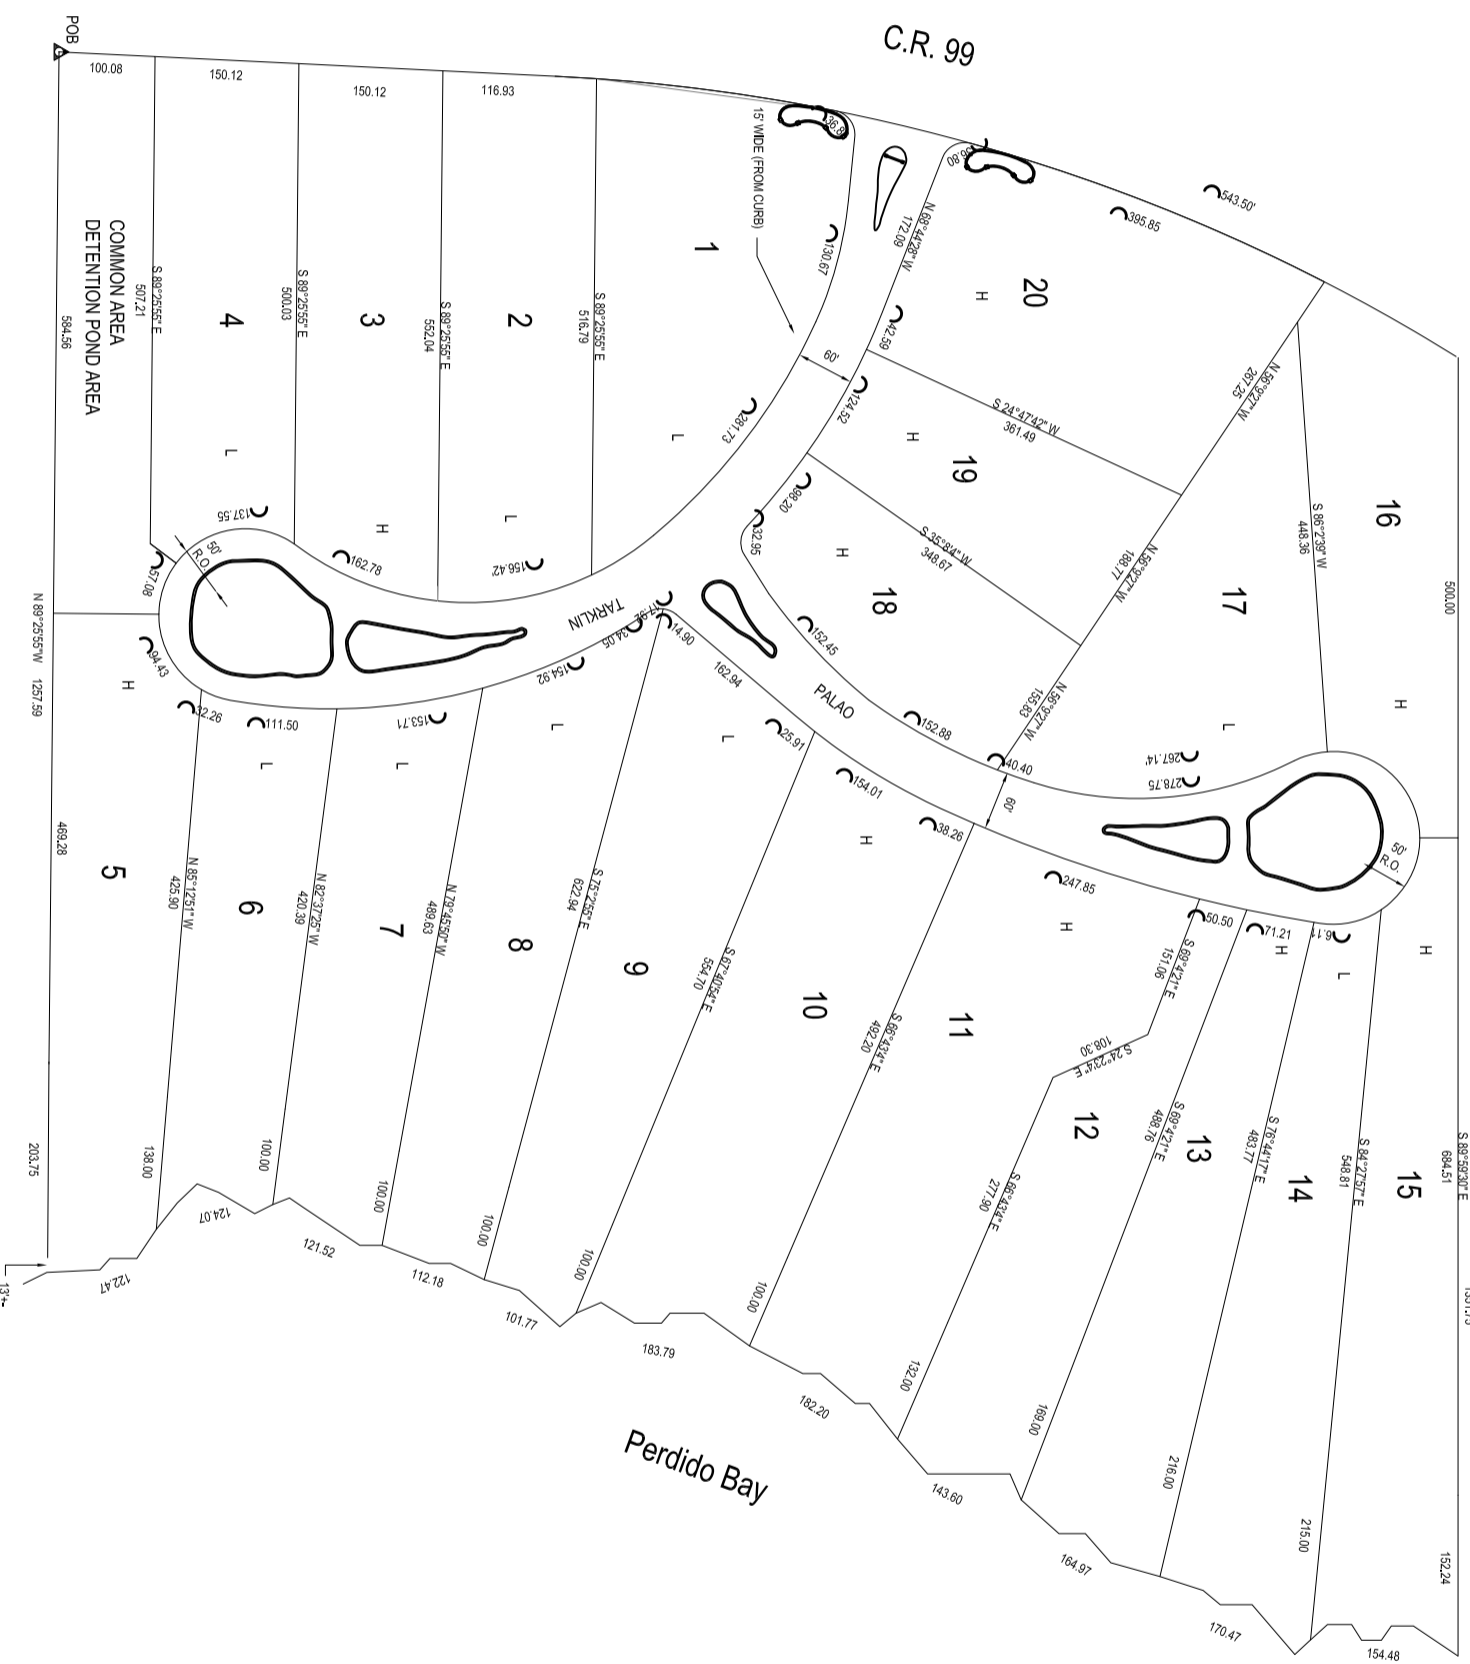

# CYPRESS BAY PLAT

H=HOUSE; L=LOT

NOTE: This document is an unofficial reproduction of the plat.